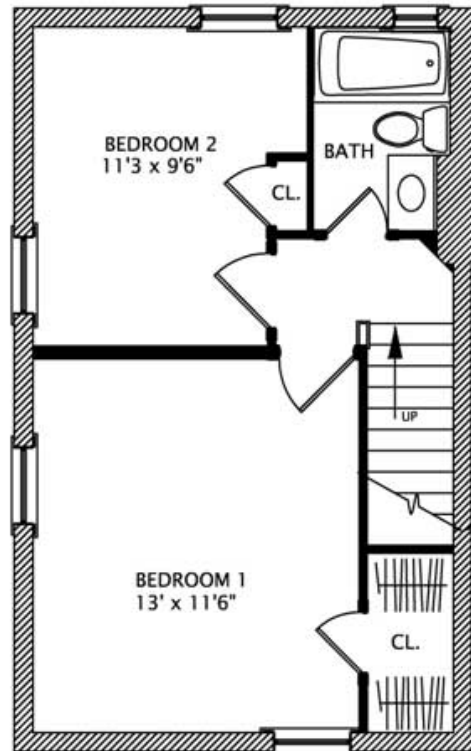

3920 Beech Street

**Mariemont Townhouses**  
Historic District

3912-20 Beech Street, Cincinnati, Ohio 45227

This drawing is for illustrative purposes only. The apartment may vary in size, features, and/or orientation depending on it's location in the building. All dimensions are approximate.

2 Bedroom Townhome

Porch, basement w/ laundry hook-up, fenced yard, garage