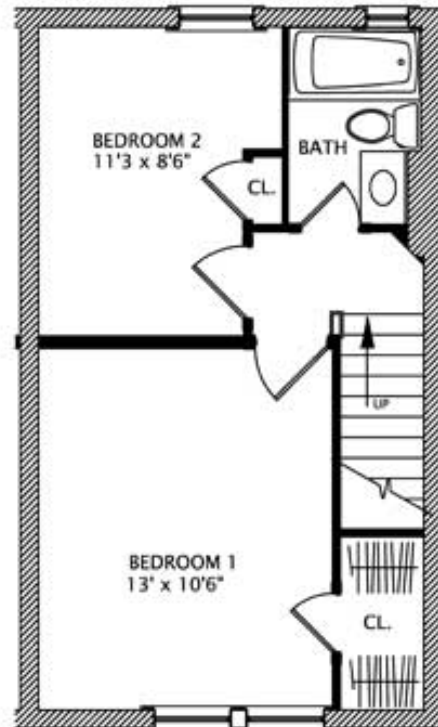

3916 Beech Street

Mariemont Townhomes
Historic District

3912-20 Beech Street, Cincinnati, Ohio 45227

This drawing is for illustrative purposes only. The apartment may vary in size, features, and/or orientation depending on it's location in the building. All dimensions are approximate.

2 Bedroom Townhome

Porch, basement w/ laundry hook-up, fenced yard, garage